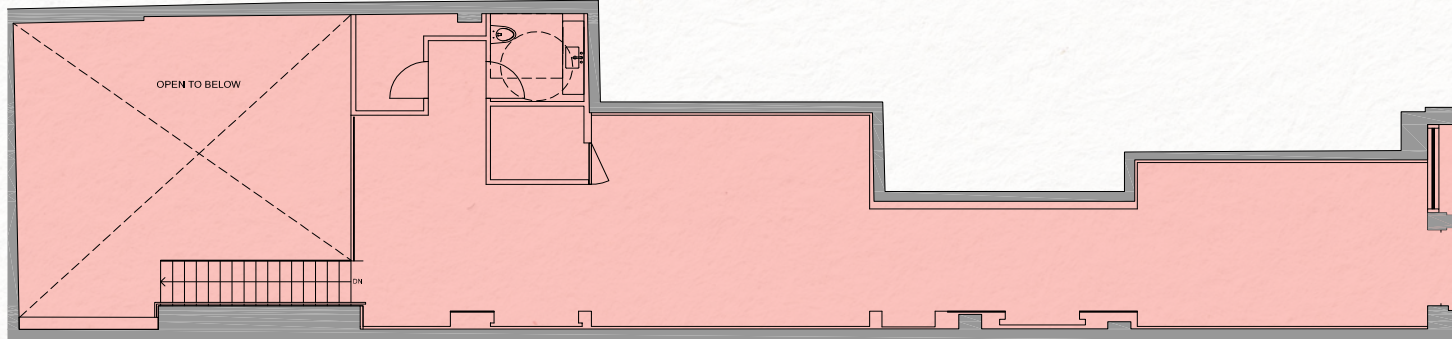

Ground Floor - 1,211 SF