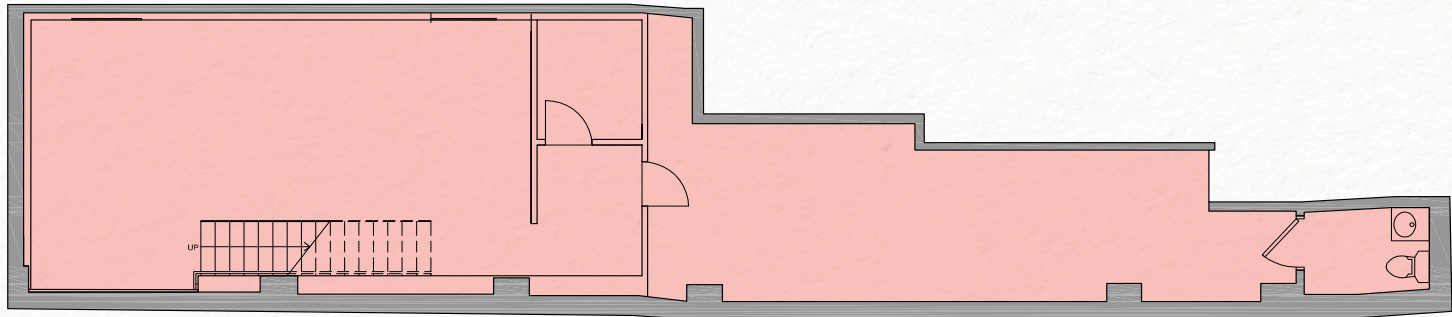

Basement - 1,190 SF