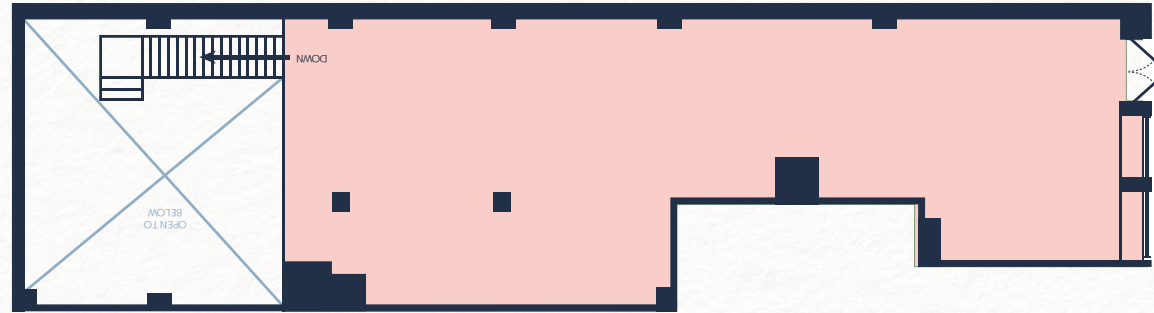

ACADIA Realty. Trust.

92 GREENE ST - 1,531 SF Ground 1,036 SF Basement

92 GREENE ST - 1,531 SF Ground 1,036 SF Basement

GROUND FLOOR - 1,531 SF

BASEMENT - 1,036 SF

109 MERCER ST - 1,211 SF Ground 1,190 SF Basement