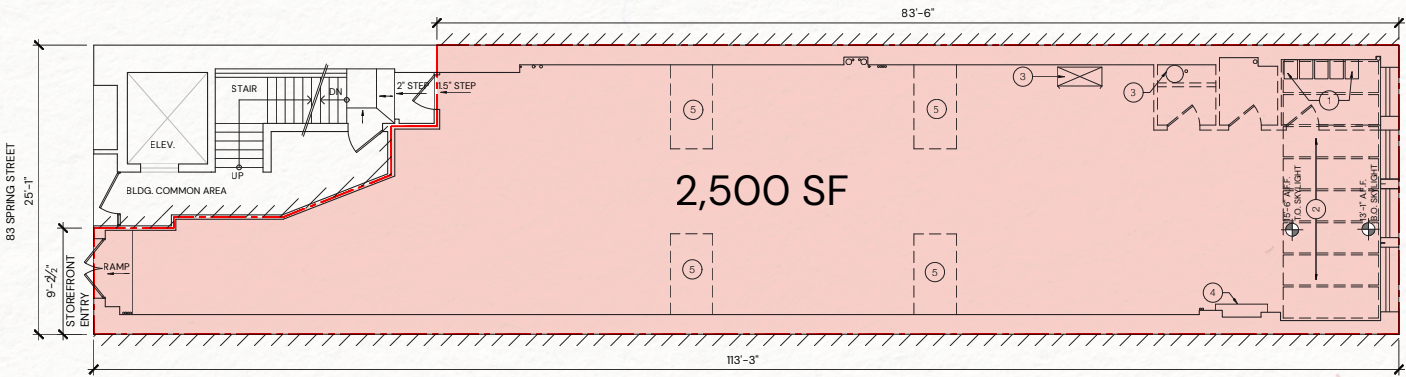

ACADIA Realty. Trust.

92 GREENE ST - 1,531 SF Ground 1,036 SF Basement

92 GREENE ST - 1,531 SF Ground 1,036 SF Basement

GROUND FLOOR - 1,531 SF

BASEMENT - 1,036 SF

109 MERCER ST - 1,211 SF Ground 1,190 SF Basement

109 MERCER ST - 1,211 SF Ground 1,190 SF Basement

Ground Floor - 1,211 SF

Basement - 1,190 SF

83 SPRING ST - 2,439 SF Ground 1,930 SF Storage

83 SPRING ST - 2,500 SF Ground 1,752 SF Storage

WOODSTER ST
GREENE ST
PRINCE ST
SPRING ST
BROOME ST
MERCER ST
BROADWAY
CHROSSY ST

GROUND FLOOR

STORAGE