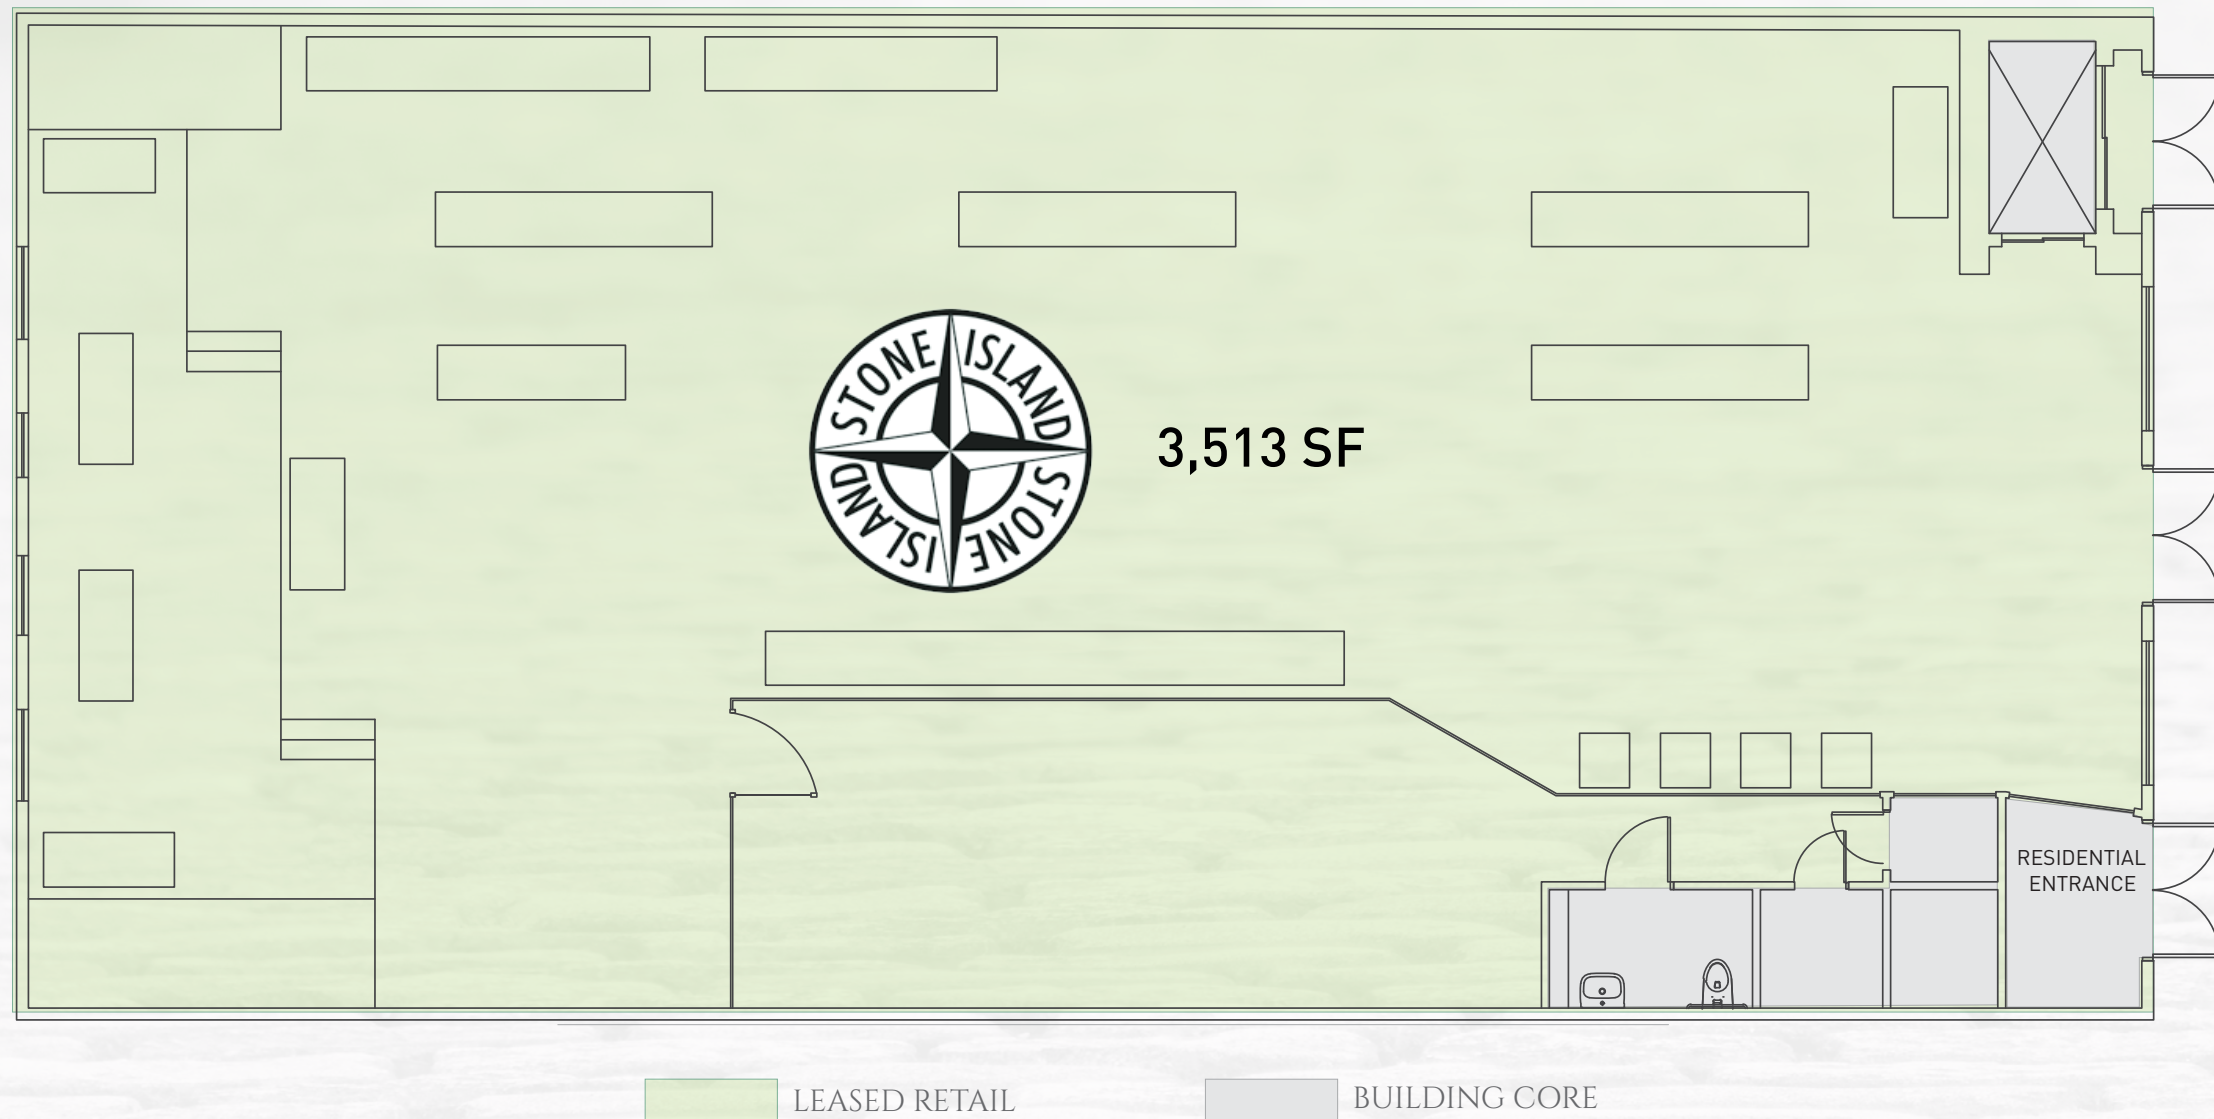

41 GREENE STREET