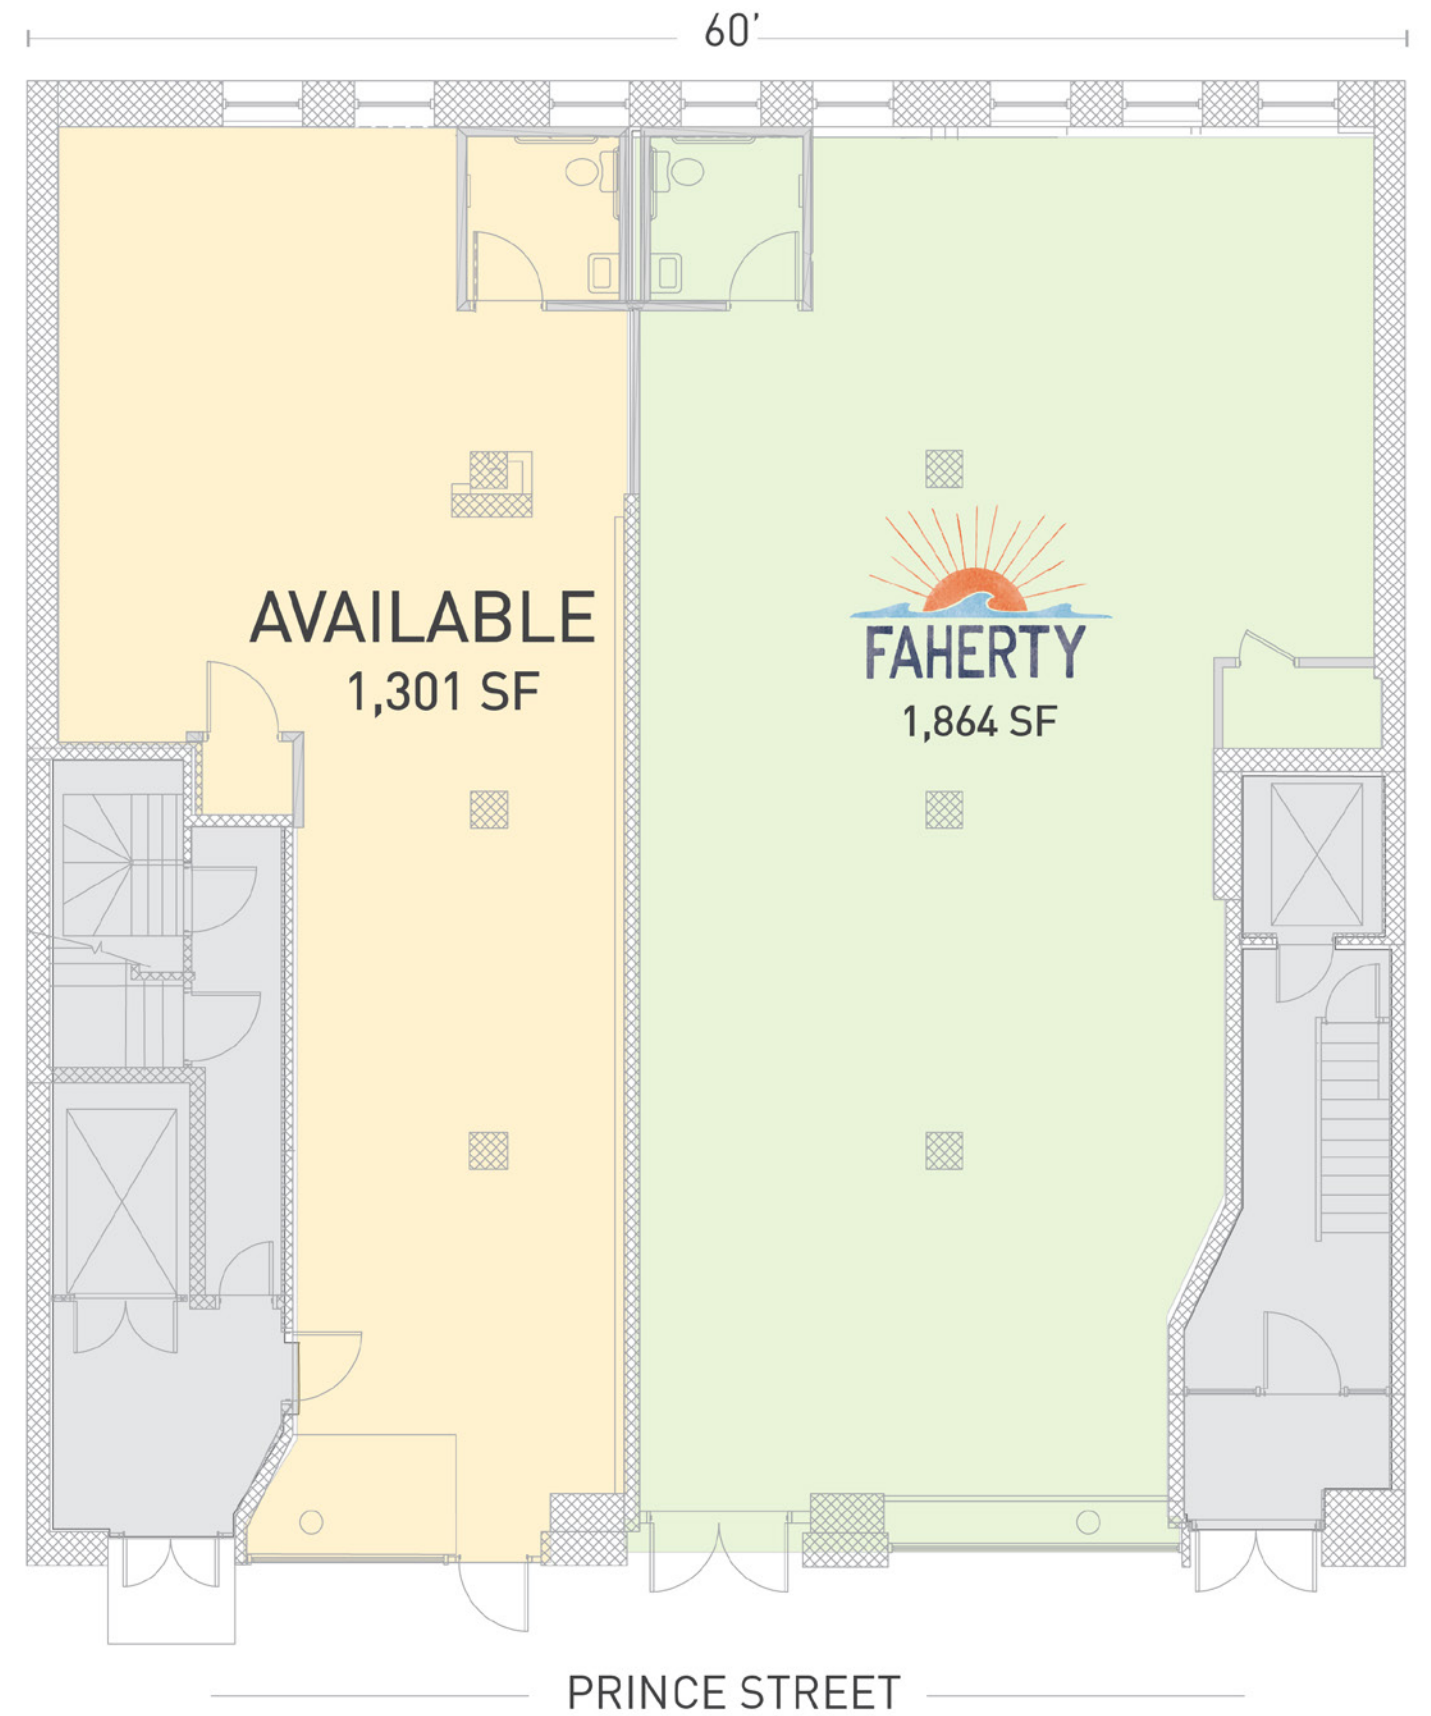

135 PRINCE STREET

ACADIA-OWNED ASSETS

- LEASED RETAIL
- AVAILABLE
- BUILDING CORE