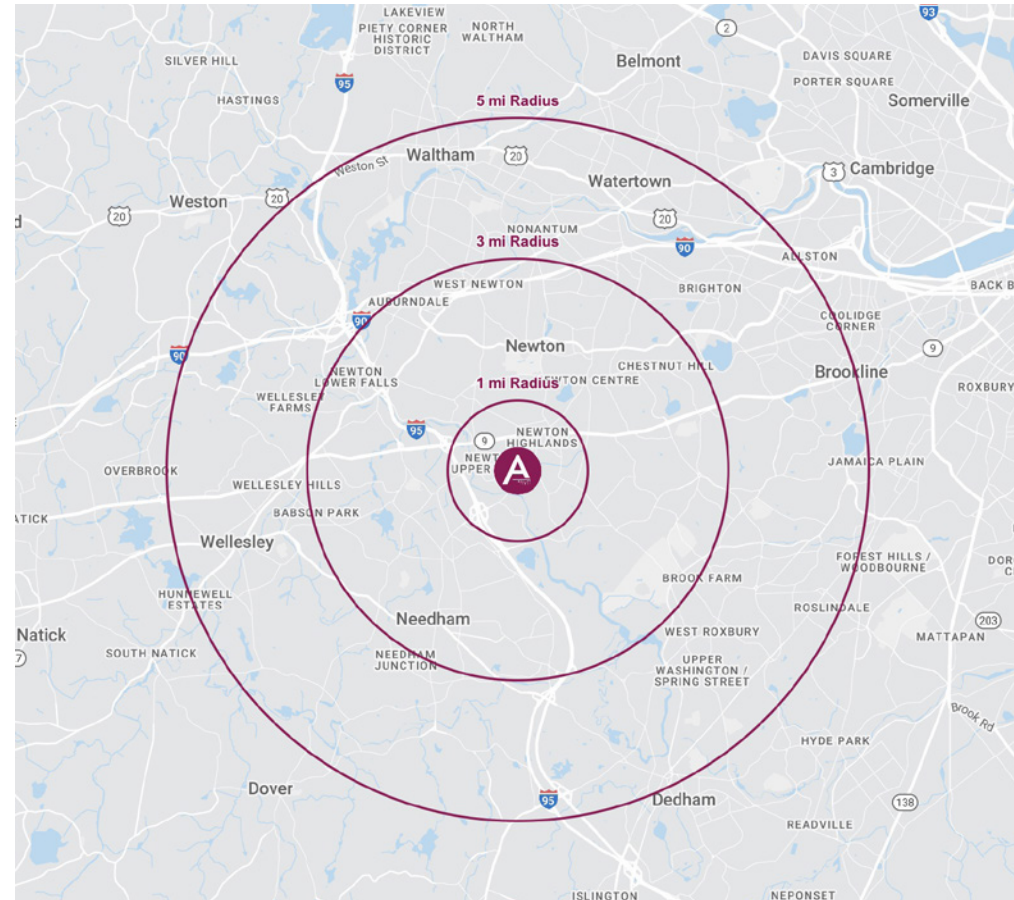

201 NEEDHAM ST. NEWTON, MA

201 NEEDHAM ST is home to a Michaels Arts & Crafts store along the highly trafficked Needham Street in Newton, Massachusetts. It is located less than 10 miles from downtown Boston near I-95/Rte 128 and Route 9. The property is situated amongst high end retailers in one of Boston's wealthiest and most densely populated suburbs. Neighboring tenants include TJ Maxx, Marshalls, HomeGoods, Petco and Modell's.

John McMahon
Director, Leasing
jmcmaon@acadiarealty.com
914.288.3311

411 Theodore Fremd Ave | Suite 300 | Rye, NY 10580

SITE PLAN

DEMOGRAPHICS

DEMOGRAPHICS		1 MI.	3 MI.	5 MI.
POPULATION		12,928	108,546	370,204
HOUSEHOLDS		5,286	38,462	147,791
AVERAGE HHI		\$249,838	\$301,390	\$214,564