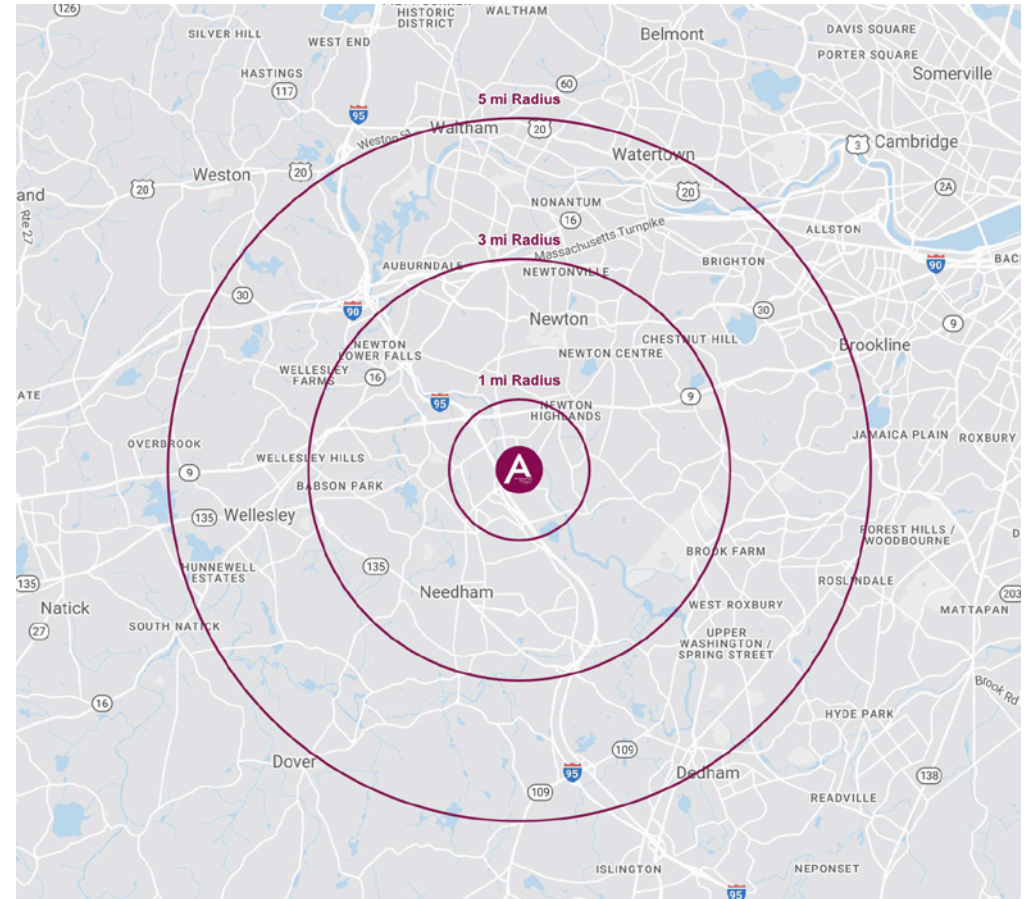

DEMOGRAPHICS

DEMOGRAPHICS

		1 MI.	3 MI.	5 MI.
POPULATION		11,809	94,958	318,102
HOUSEHOLDS		4,831	34,584	123,815
AVERAGE HHI		$234,975	$305,960	$226,730